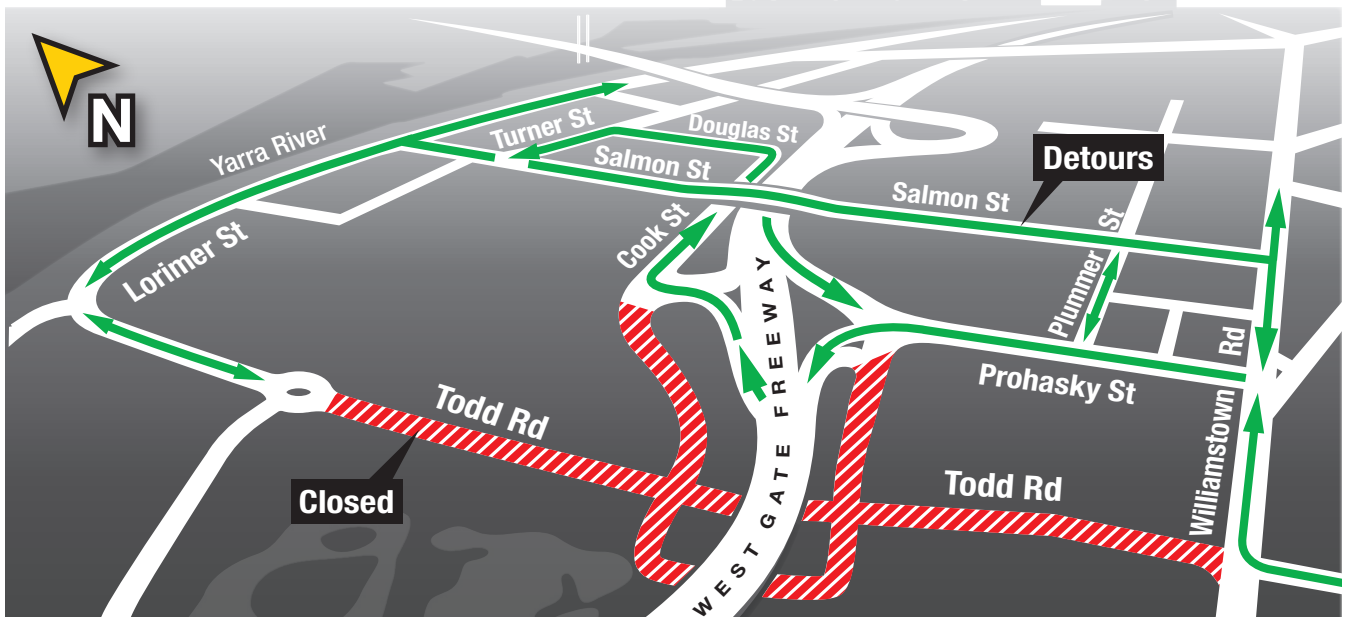

# TODD ROAD TRAFFIC CHANGES

### 1 Temporary detour 8pm Fri 10 April - 5am Mon 13 April

Todd Road will be closed North and South of the West Gate Freeway Bridge with diversions via Salmon Street over the following weekends:

- 8pm Fri 10 April to 5am Mon 13 April
- 8pm Fri 17 April to 5am Mon 20 April

### 2 Ongoing detour

Following each weekend closure, northbound traffic on Todd Road will be diverted onto the port's new roads.

Scan to see a video of the change

For daily works updates or to register for free text alerts visit [portcapacity.portofmelbourne.com/webbdocklive](http://portcapacity.portofmelbourne.com/webbdocklive)