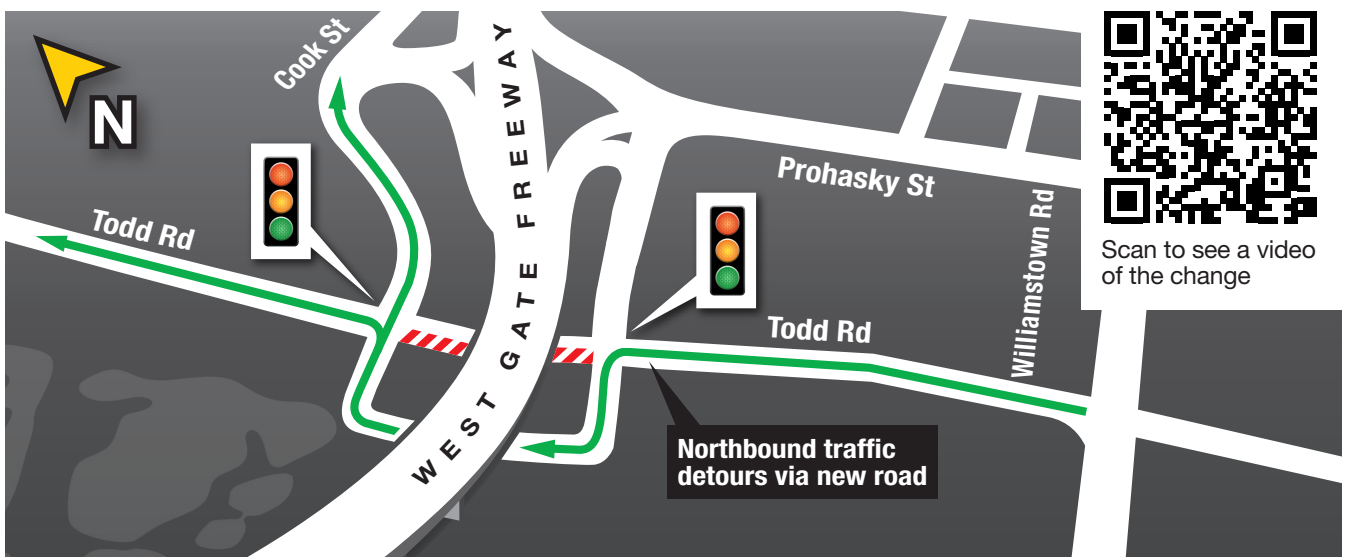

### 1 Temporary detour 8pm Fri 10 April - 5am Mon 13 April

Todd Road will be closed North and South of the West Gate Freeway Bridge with diversions via Salmon Street over the following weekends:

- 8pm Fri 10 April to 5am Mon 13 April
- 8pm Fri 17 April to 5am Mon 20 April

### 2 Ongoing detour

Following each weekend closure, northbound traffic on Todd Road will be diverted onto the port's new roads.

Scan to see a video of the change

For daily works updates or to register for free text alerts visit [portcapacity.portofmelbourne.com/webbdocklive](http://portcapacity.portofmelbourne.com/webbdocklive)